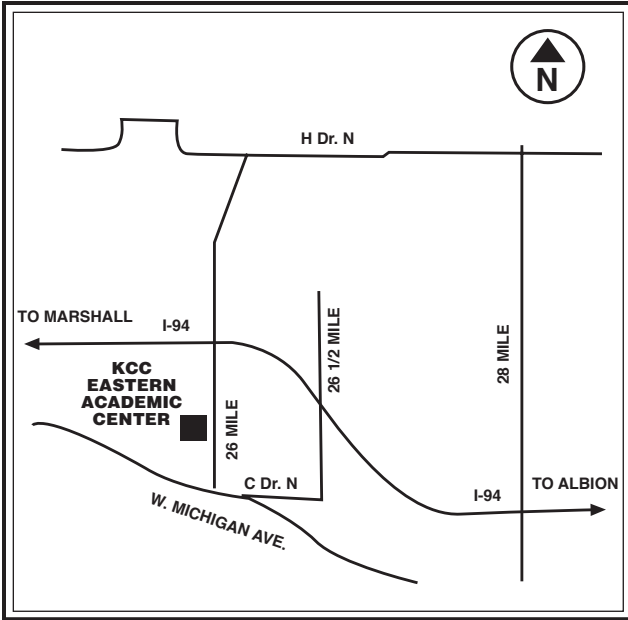

Vice President for Instruction

Roll Building, Room 301G
Extension 2206/2357

Vice President for Student Services

Student Center
Extension 2638/2627

**Dean of Arts, Sciences, and
Regional Education**

Roll Building, Room 301J
Extension 2250/2365

**Dean of Career and
Occupational Education**

Roll Building, Room 301I
Extension 2364/2390

Kellogg Community College Campus Map Battle Creek, Michigan

Eastern Academic Center

14055 26 Mile Road
 Albion, MI 49224
 517-630-8169