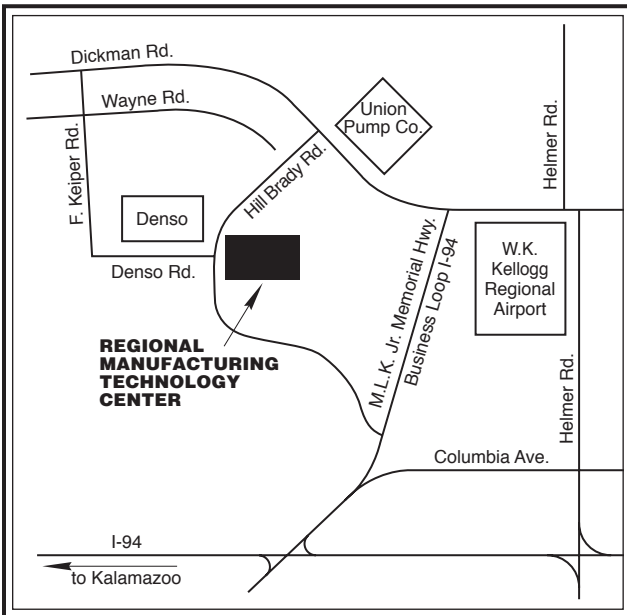

**Dean of Career and
Occupational Education**

Roll Building, Room 301I
Extension 2364/2390

Kellogg Community College Campus Map Battle Creek, Michigan

Eastern Academic Center

14055 26 Mile Road
 Albion, MI 49224
 517-630-8169

Fehsenfeld Center

2950 West M-179 Highway
 Hastings, MI 49058
 269-948-9500

Grahl Center
 125 Seeley Street
 Coldwater, MI 49036
 517-278-3300

**Regional
 Manufacturing
 Technology
 Center**
 405 Hill Brady Road
 Battle Creek, MI 49037
 269-965-4137