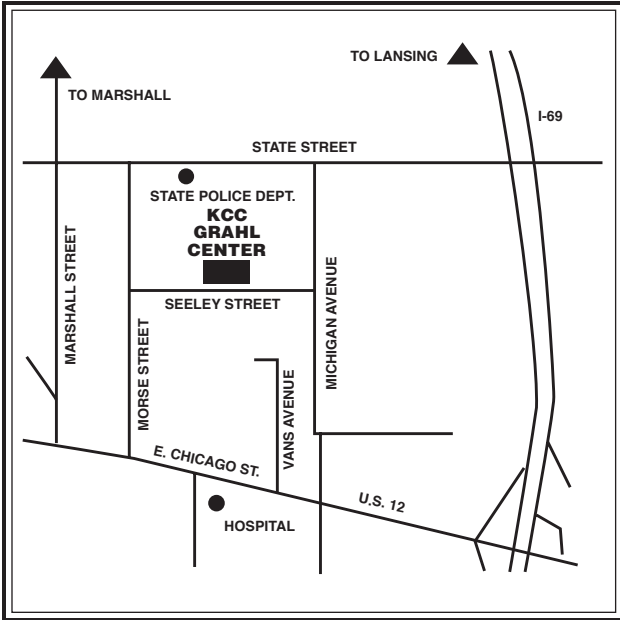

Grahl Center
125 Seeley Street
Coldwater, MI 49036
517-278-3300