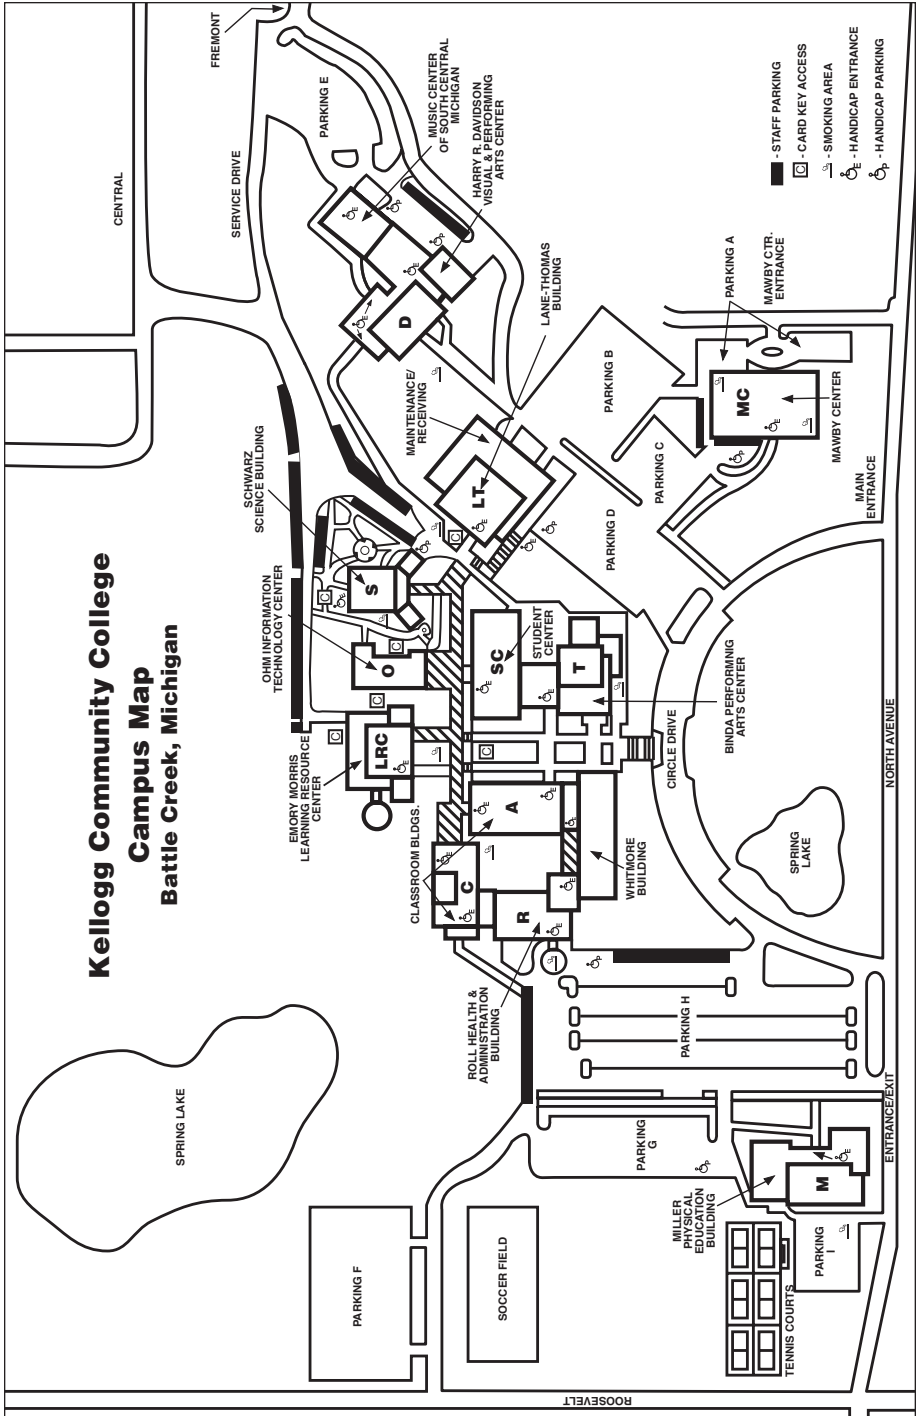

Kellogg Community College Campus Map Battle Creek, Michigan