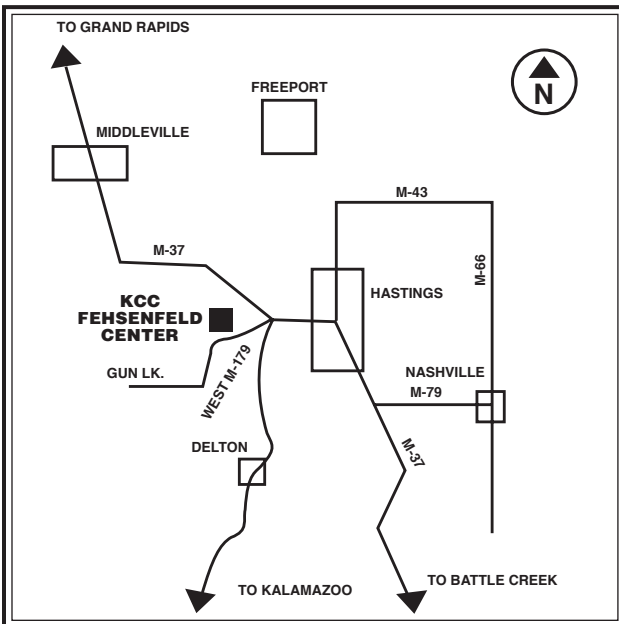

**Dean of Career and
Occupational Education**

Roll Building, Room 301I
Extension 2364/2390

Kellogg Community College Campus Map Battle Creek, Michigan

Eastern Academic Center

14055 26 Mile Road
 Albion, MI 49224
 517-630-8169