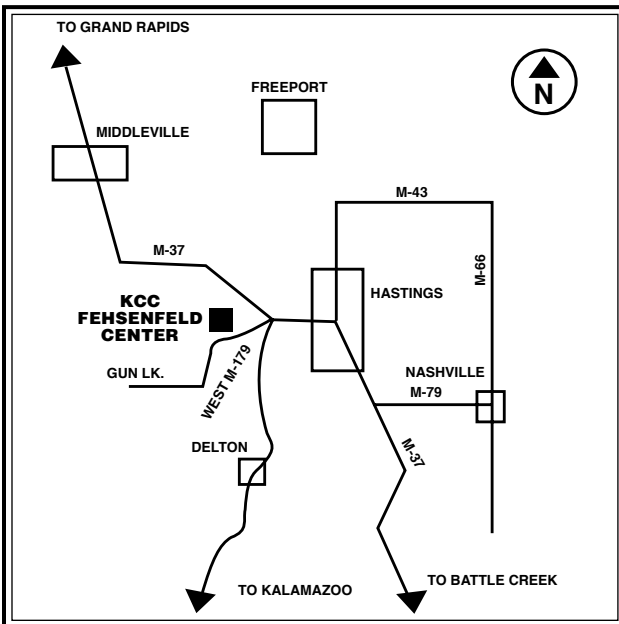

**Dean of Career and
Occupational Education**

Roll Building, Room 301I
Extension 2364/2390

Kellogg Community College Campus Map Battle Creek, Michigan

Eastern Academic Center

14055 26 Mile Road
 Albion, MI 49224
 517-630-8169