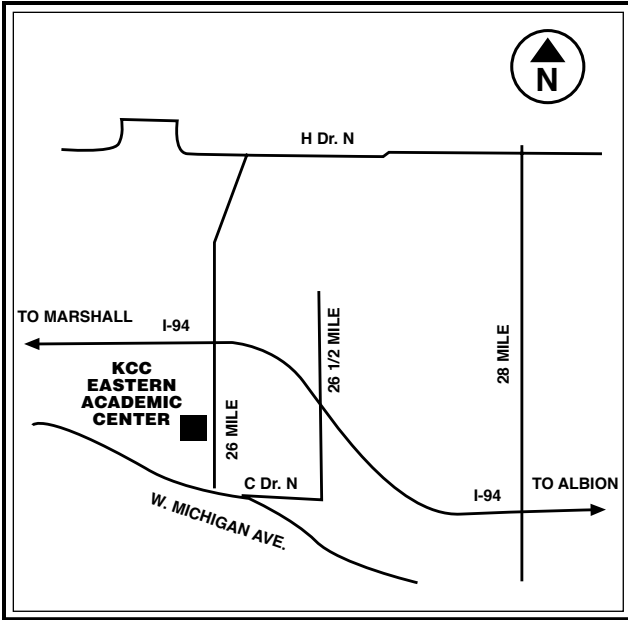

Roll Building, Room 301G
Extension 2206/2357

Vice President for Student Services

Student Center
Extension 2638/2627

**Dean of Arts, Sciences, and
Regional Education**

Roll Building, Room 301J
Extension 2250/2365

**Dean of Career and
Occupational Education**

Roll Building, Room 301I
Extension 2364/2390

Kellogg Community College Campus Map Battle Creek, Michigan

Eastern Academic Center

14055 26 Mile Road
 Albion, MI 49224
 517-630-8169