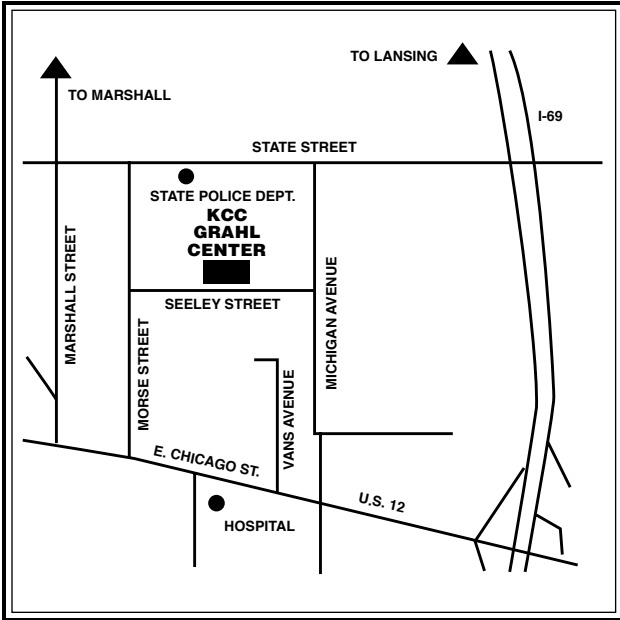

Grahl Center
125 Seeley Street
Coldwater, MI 49036
517-278-3300