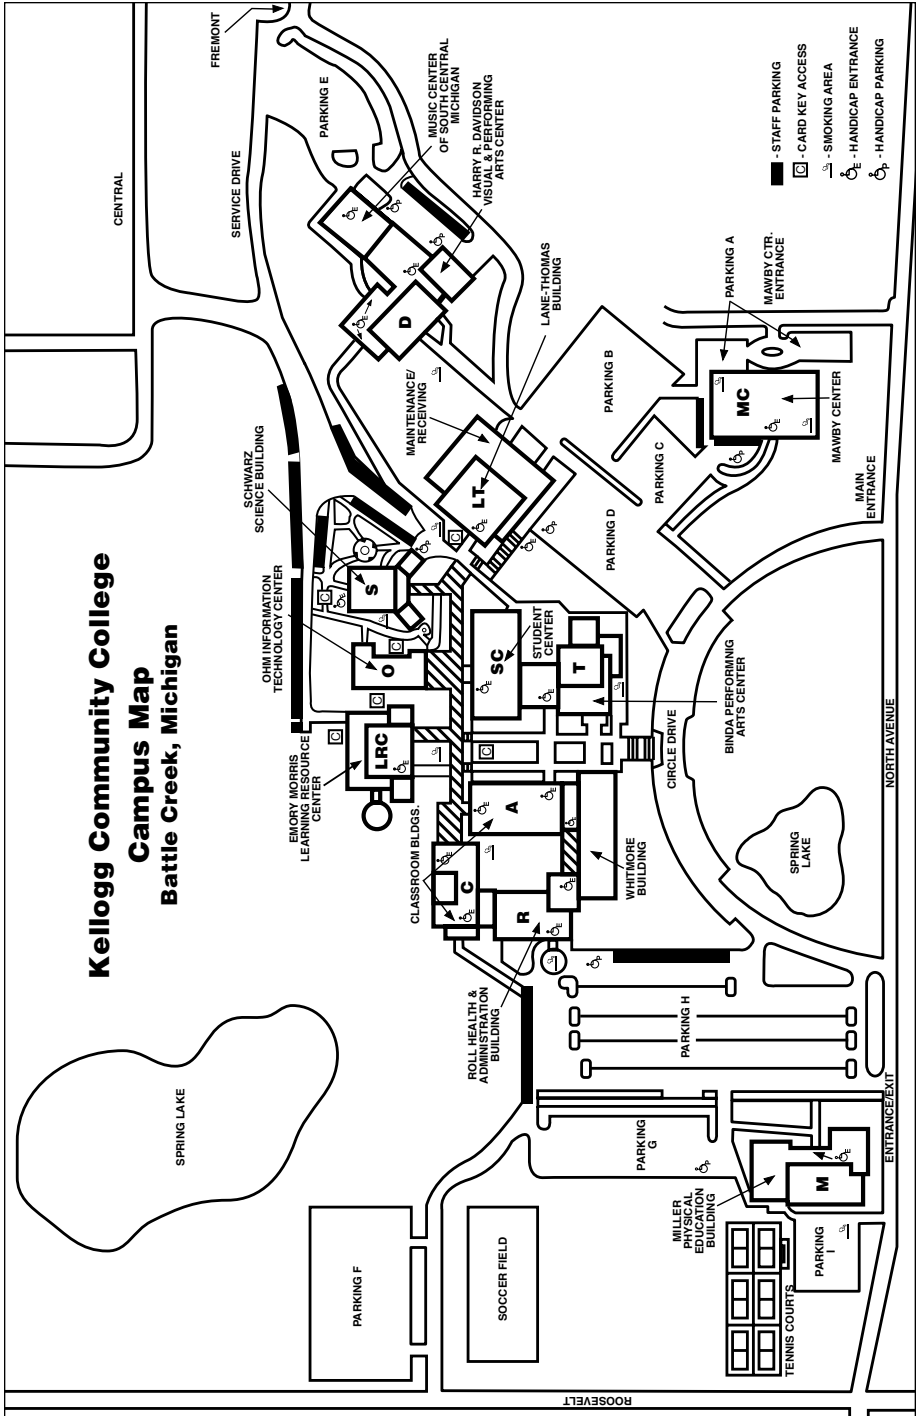

Kellogg Community College Campus Map Battle Creek, Michigan