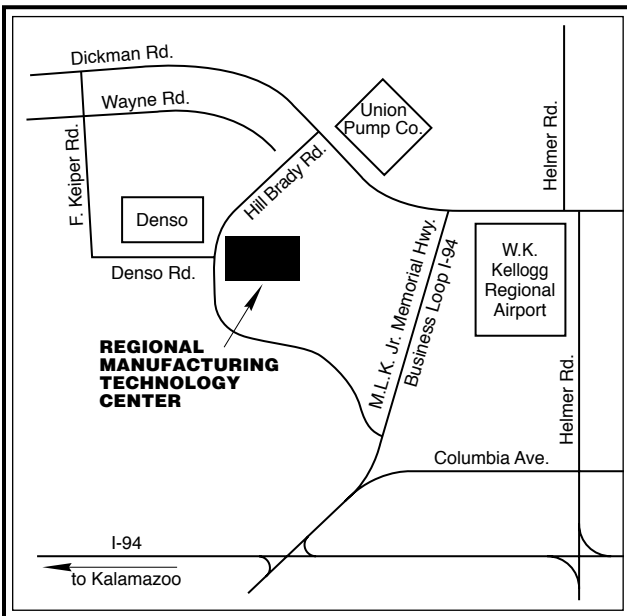

Regional Manufacturing Technology Center
405 Hill Brady Road
Battle Creek, MI 49037
269-965-4137