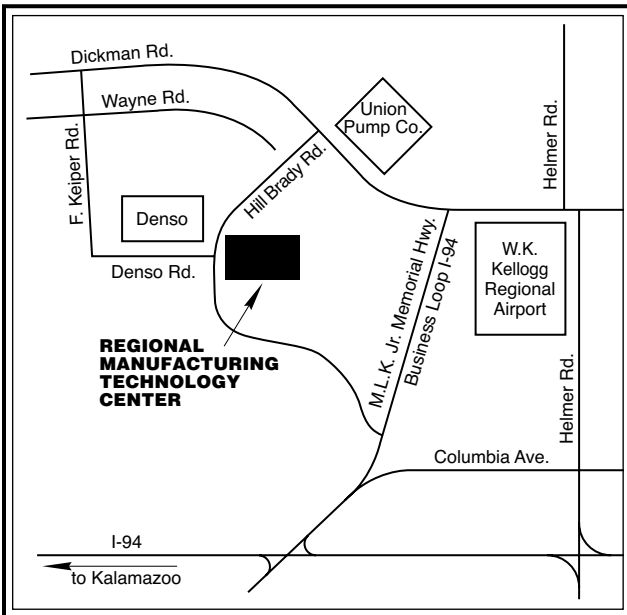

Dean of Career and**Occupational Education**

Roll Building, Room 301I
Extension 2364/2315

Eastern Academic Center

14055 26 Mile Road
 Albion, MI 49224
 517-630-8169

Fehsenfeld Center

2950 West M-179 Highway
 Hastings, MI 49058
 269-948-9500

Grahl Center
 125 Seeley Street
 Coldwater, MI 49036
 517-278-3300

**Regional
 Manufacturing
 Technology
 Center**
 405 Hill Brady Road
 Battle Creek, MI 49037
 269-965-4137