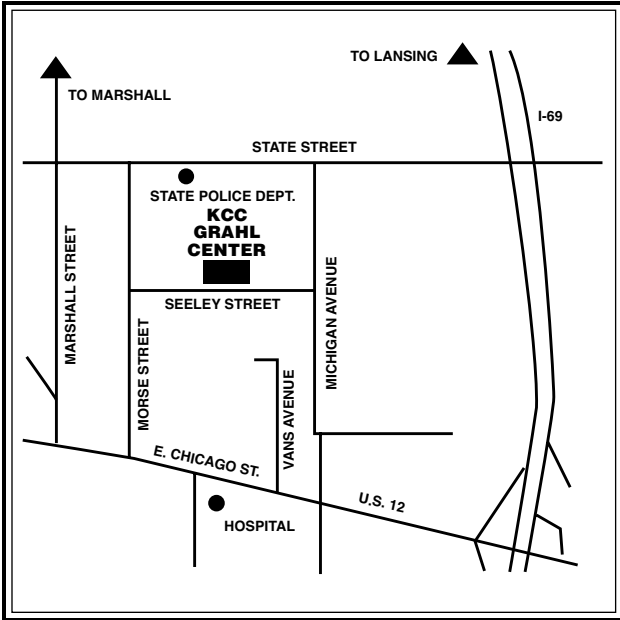

Dean of Career and**Occupational Education**

Roll Building, Room 301I
Extension 2364/2315

Eastern Academic Center

14055 26 Mile Road
 Albion, MI 49224
 517-630-8169

Fehsenfeld Center

2950 West M-179 Highway
 Hastings, MI 49058
 269-948-9500