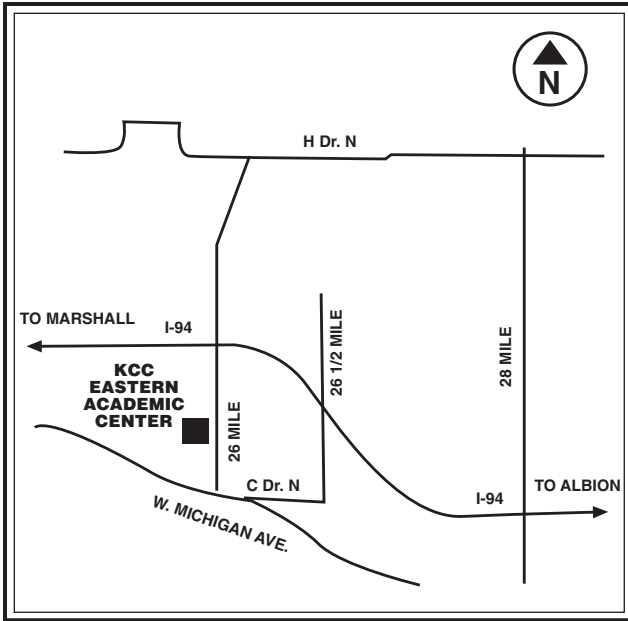

Eastern Academic Center

14055 26 Mile Road
Albion, MI 49224
517-630-8169