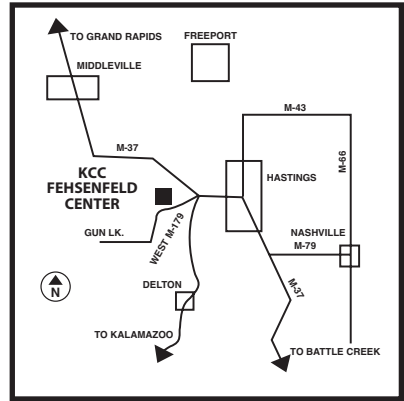

EASTERN ACADEMIC CENTER

14055 26 Mile Road
 Albion, MI 49224
 (517) 630-8169

FEHSENFELD CENTER

2950 West M-179 Highway
 Hastings, MI 49058
 (269) 948-9500

GRAHL CENTER

125 Seelye Street
 Coldwater, MI 49036
 (517) 278-3300

**REGIONAL MANUFACTURING
 TECHNOLOGY CENTER**

405 Hill Brady Road
 Battle Creek, MI 49037
 (269) 965-4137

WHERE CAN I...	DEPARTMENT	LOCATION
Check on Financial Aid	Financial Aid	upper level Student Center
Find a part-time job	Student Employment Services	lower level Student Center
Locate an apartment	Admissions	upper level Student Center
Locate lost and found	Student Life	lower level Student Center
Disability questions	Support Services	lower level Student Center
Request a copy of my college transcript	Registrar/ Customer Service Center	upper level Student Center
Make school payments	Customer Service Center	upper level Student Center
Receive information about registering for classes	Registrar/ Customer Service Center	upper level Student Center
Join a club	Student Life	lower level Student Center
Talk to someone about a personal concern	Counseling	lower level Student Center in Support Services
Develop a professional résumé	Student Employment Services	lower level Student Center
Inquire about class schedules	Customer Service Center	upper level Student Center
Find a faculty member or academic director	Customer Service Center	upper level Student Center
Find an ATM	Customer Service Lobby	upper level Student Center
Seek volunteer opportunities	Student Life	lower level Student Center
Get a cup of coffee or a quick meal	Bruin Café Mini Café Bruin Cruzin Café	lower level Student Center Severin Building 2nd floor C Building
Find a tutor	Support Services	lower level Student Center