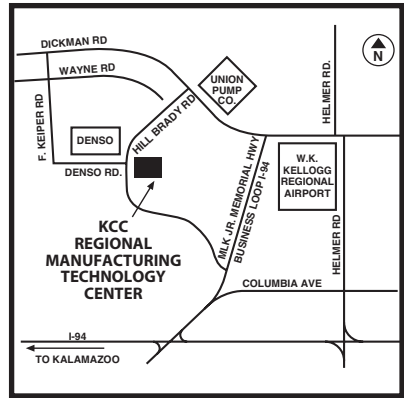

EASTERN ACADEMIC CENTER

14055 26 Mile Road
 Albion, MI 49224
 (517) 630-8169

FEHSENFELD CENTER

2950 West M-179 Highway
 Hastings, MI 49058
 (269) 948-9500

GRAHL CENTER

125 Seelye Street
 Coldwater, MI 49036
 (517) 278-3300

**REGIONAL MANUFACTURING
 TECHNOLOGY CENTER**

405 Hill Brady Road
 Battle Creek, MI 49037
 (269) 965-4137

WHERE CAN I...	DEPARTMENT	LOCATION
Check on Financial Aid	Financial Aid	upper level Student Center
Find a part-time job	Student Employment Services	lower level Student Center
Locate an apartment	Admissions	upper level Student Center
Locate lost and found	Student Life	lower level Student Center
Disability questions	Support Services	lower level Student Center
Request a copy of my college transcript	Registrar/ Customer Service Center	upper level Student Center
Make school payments	Customer Service Center	upper level Student Center
Receive information about registering for classes	Registrar/ Customer Service Center	upper level Student Center
Join a club	Student Life	lower level Student Center
Talk to someone about a personal concern	Counseling	lower level Student Center in Support Services
Develop a professional résumé	Student Employment Services	lower level Student Center
Inquire about class schedules	Customer Service Center	upper level Student Center
Find a faculty member or academic director	Customer Service Center	upper level Student Center
Find an ATM	Customer Service Lobby	upper level Student Center
Seek volunteer opportunities	Student Life	lower level Student Center
Get a cup of coffee or a quick meal	Bruin Café Mini Café Bruin Cruzin Café	lower level Student Center Severin Building 2nd floor C Building
Find a tutor	Support Services	lower level Student Center