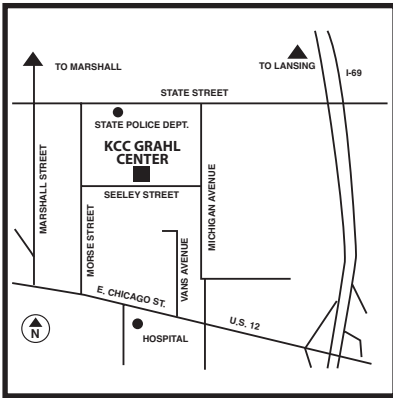

EASTERN ACADEMIC CENTER

14055 26 Mile Road
 Albion, MI 49224
 (517) 630-8169

FEHSENFELD CENTER

2950 West M-179 Highway
 Hastings, MI 49058
 (269) 948-9500

GRAHL CENTER

125 Seelye Street
 Coldwater, MI 49036
 (517) 278-3300

**REGIONAL MANUFACTURING
 TECHNOLOGY CENTER**

405 Hill Brady Road
 Battle Creek, MI 49037
 (269) 965-4137

WHERE CAN I...	DEPARTMENT	LOCATION
Check on Financial Aid	Financial Aid	upper level Student Center
Find a part-time job	Student Employment Services	lower level Student Center
Locate an apartment	Admissions	upper level Student Center
Locate lost and found	Student Life	lower level Student Center
Disability questions	Support Services	lower level Student Center
Request a copy of my college transcript	Registrar/ Customer Service Center	upper level Student Center
Make school payments	Customer Service Center	upper level Student Center
Receive information about registering for classes	Registrar/ Customer Service Center	upper level Student Center
Join a club	Student Life	lower level Student Center
Talk to someone about a personal concern	Counseling	lower level Student Center in Support Services
Develop a professional résumé	Student Employment Services	lower level Student Center
Inquire about class schedules	Customer Service Center	upper level Student Center
Find a faculty member or academic director	Customer Service Center	upper level Student Center
Find an ATM	Customer Service Lobby	upper level Student Center
Seek volunteer opportunities	Student Life	lower level Student Center
Get a cup of coffee or a quick meal	Bruin Café Mini Café Bruin Cruzin Café	lower level Student Center Severin Building 2nd floor C Building
Find a tutor	Support Services	lower level Student Center